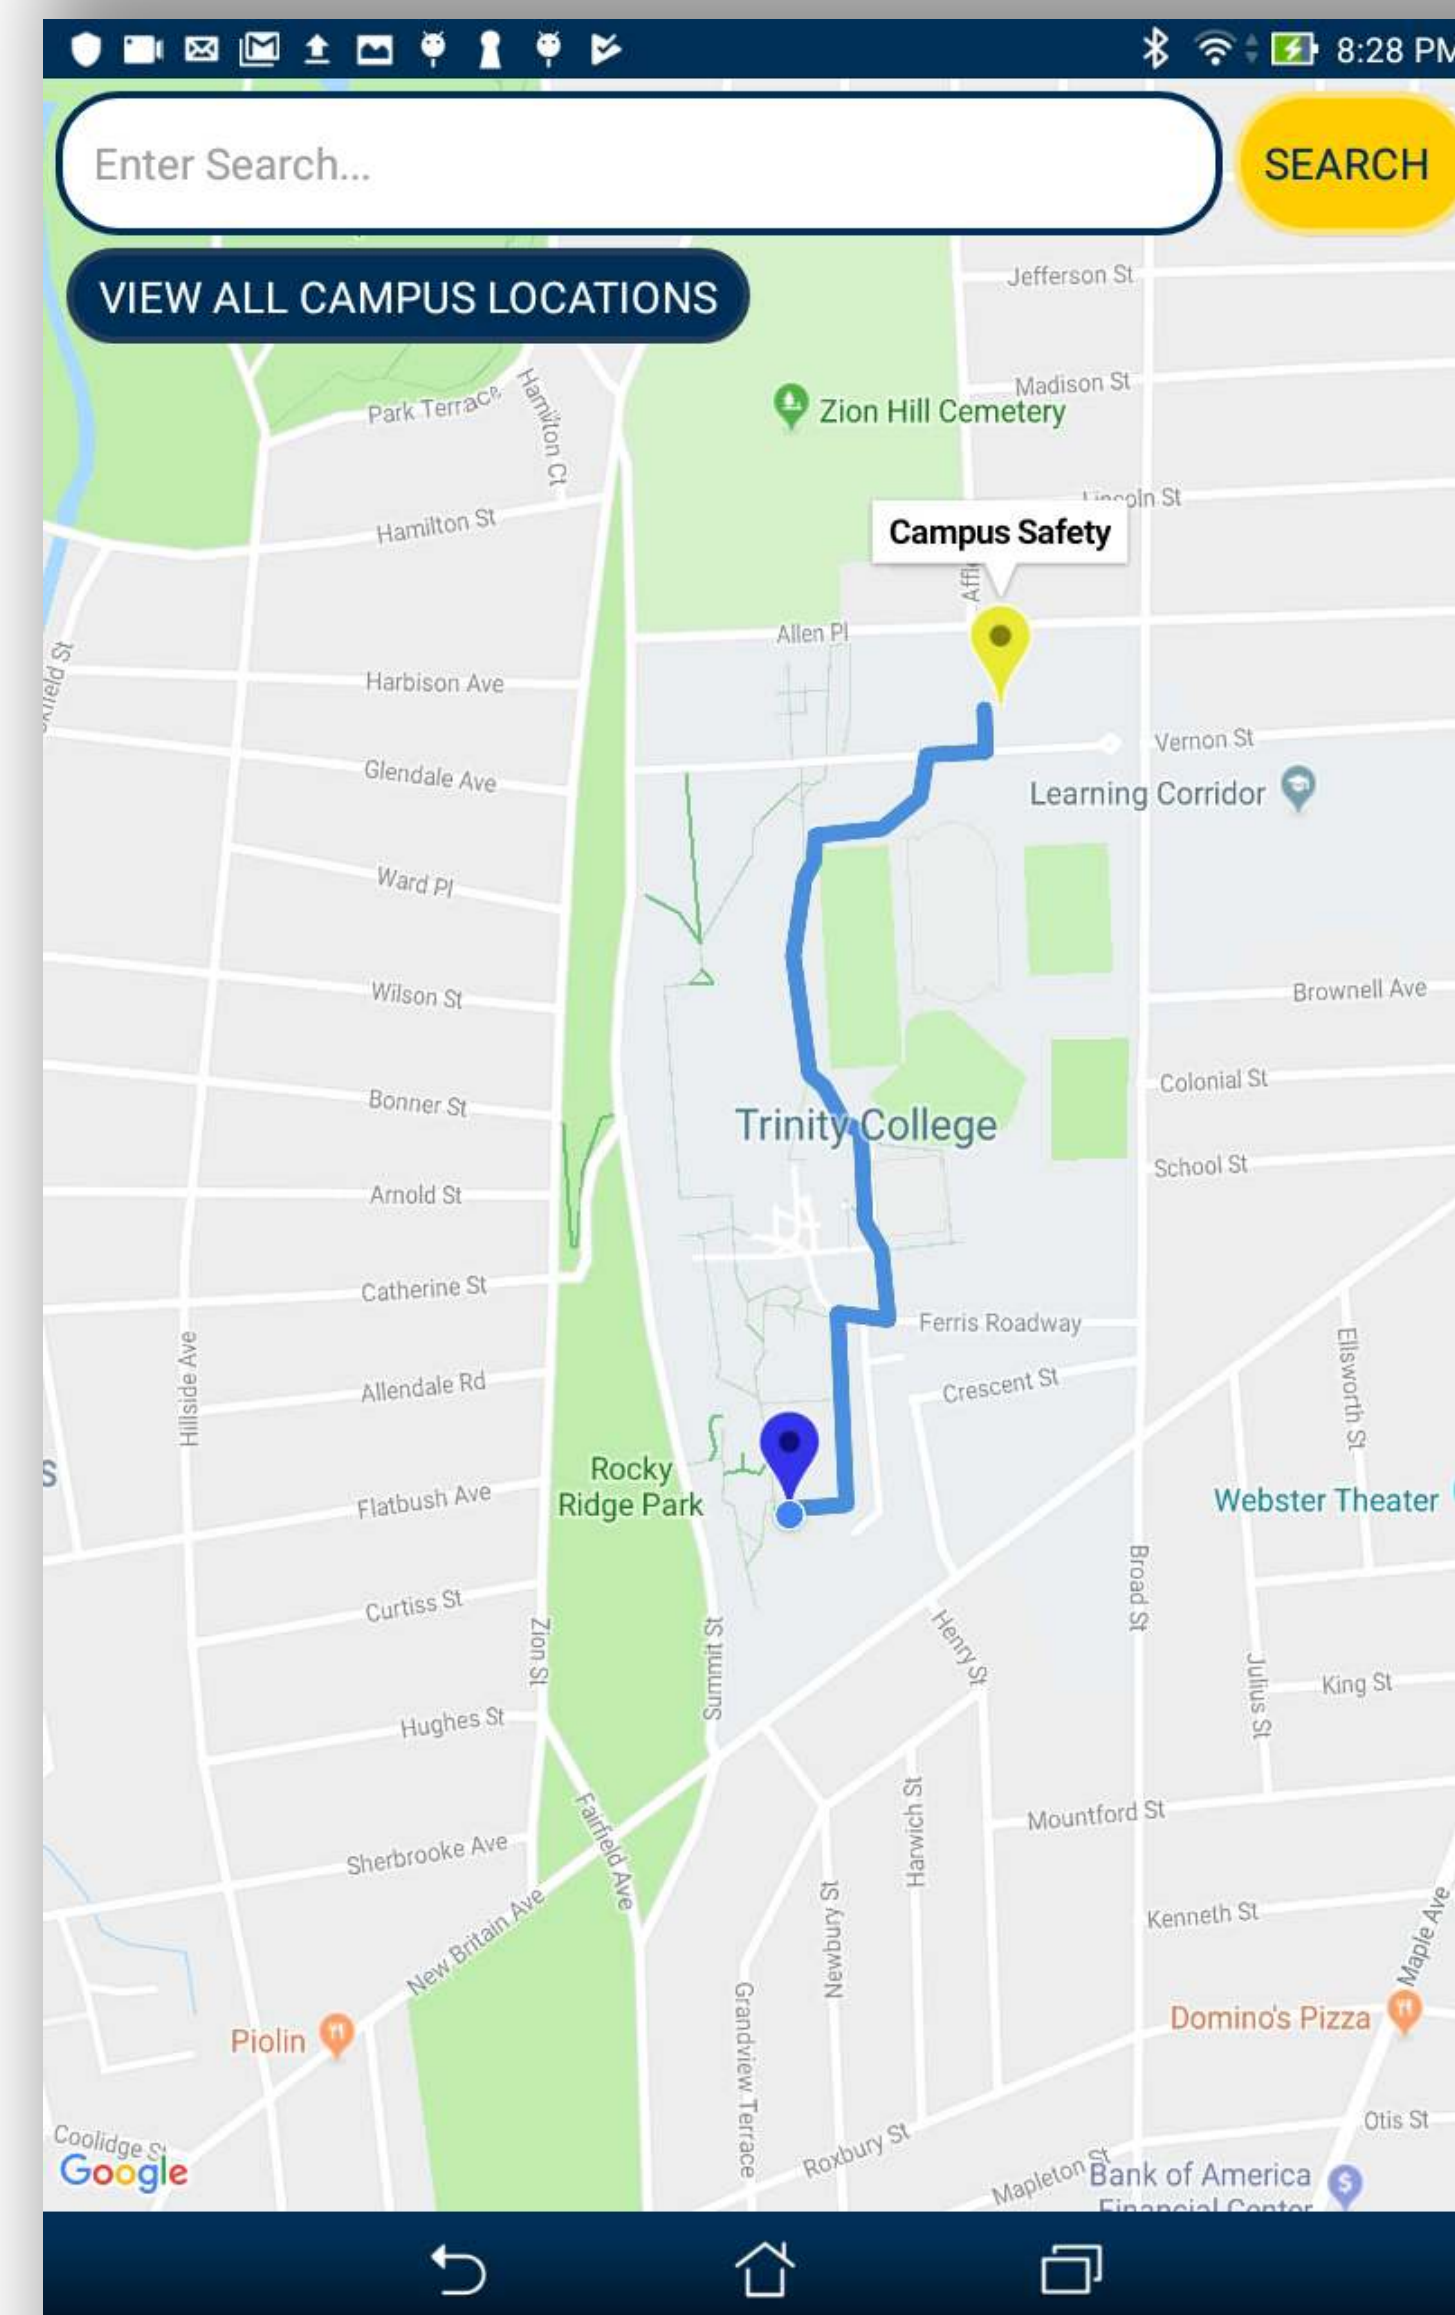

Trinity College Campus Navigation Application

Tess Starr '19 | Advisor: Dr. Ewa Syta | Department of Computer Science, Trinity College

MOTIVATIONS

- Lack of a mobile navigation tool specifically for Trinity's campus
- Difficulty of finding information on locations, faculty office locations, dorms, and other facilities
- Potential resource for interested incoming students to explore campus from afar

PROJECT OVERVIEW

Mobile tool for campus navigation including:

- Search for locations and faculty
- Information about locations on campus
- A map functionality for walking directions

TECHNOLOGIES USED

Android Studio

Firebase

Google Maps API

Directions API

MAP

LOCATION INFORMATION PAGE

LOCATION LIST

SEARCH FUNCTIONALITY