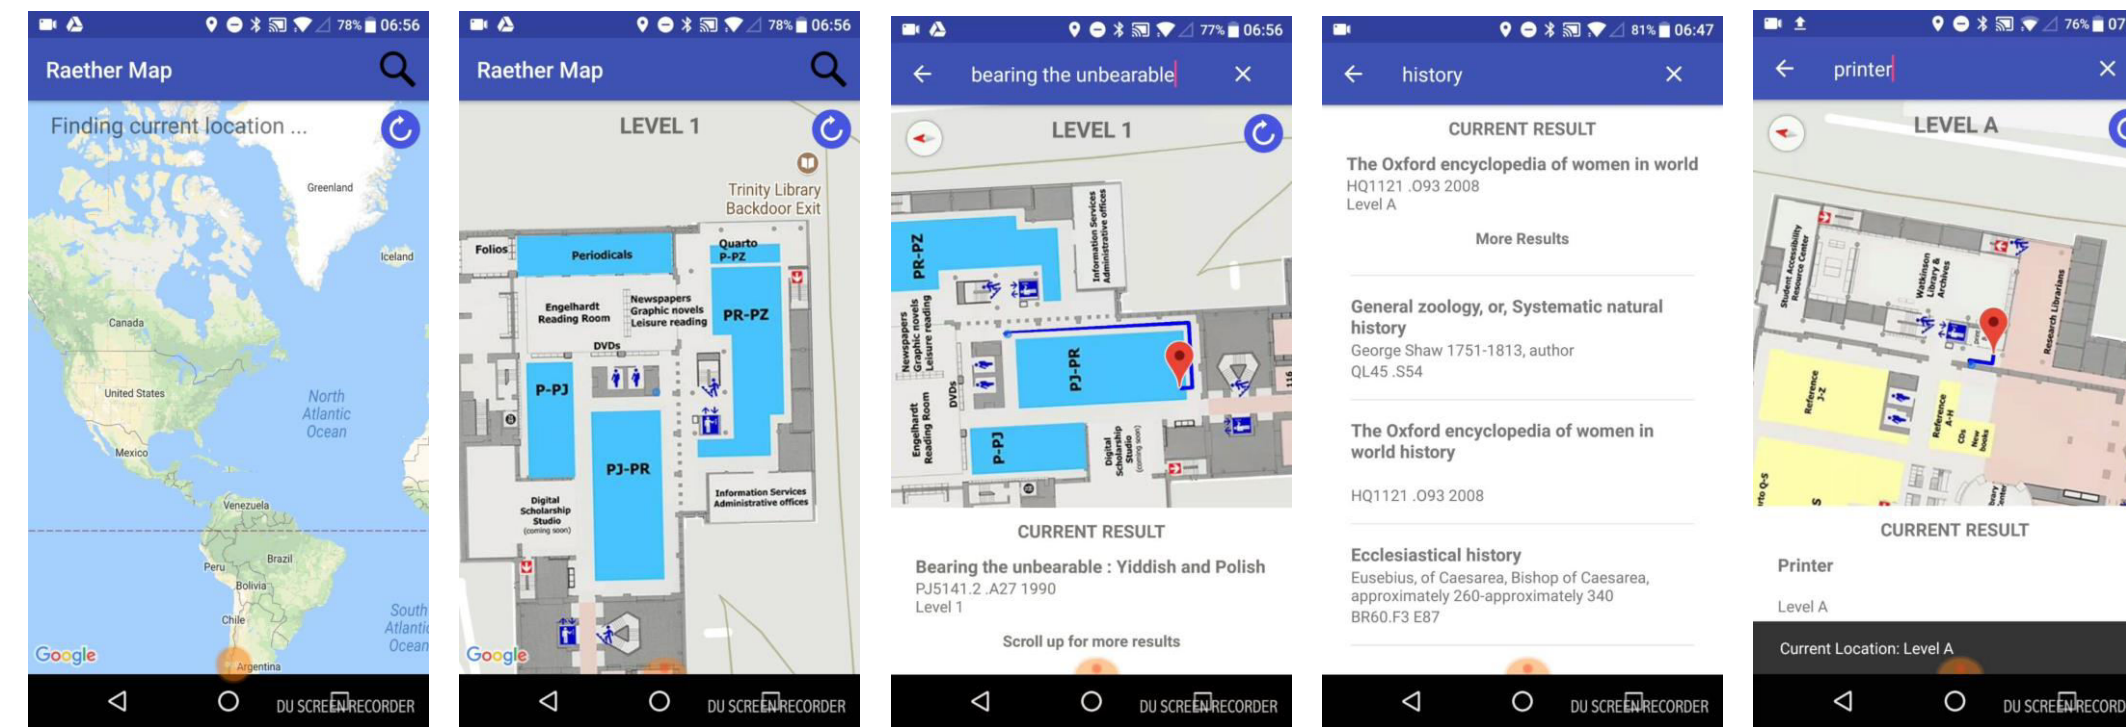

# RAETHER MAP

An Android app allowing users to locate Trinity Library materials  
Ngoc Norah Do '18 | Advisor: Dr. Ewa Syta  
Department of Computer Science, Trinity College

## Significance

Reduce workload for Library Circulation Desk staff  
Give users more personal and visual book search experience  
Adapt to frequently changing library materials and their locations

## Map User Interface

Display floor plan images  
Offer detailed location info  
Update path from user location to item in real time

## Location Mapping

Match building's floor map to specific location points

- A detailed map
- Real-time location tracking

Define location of library item: Library-supplied item location information