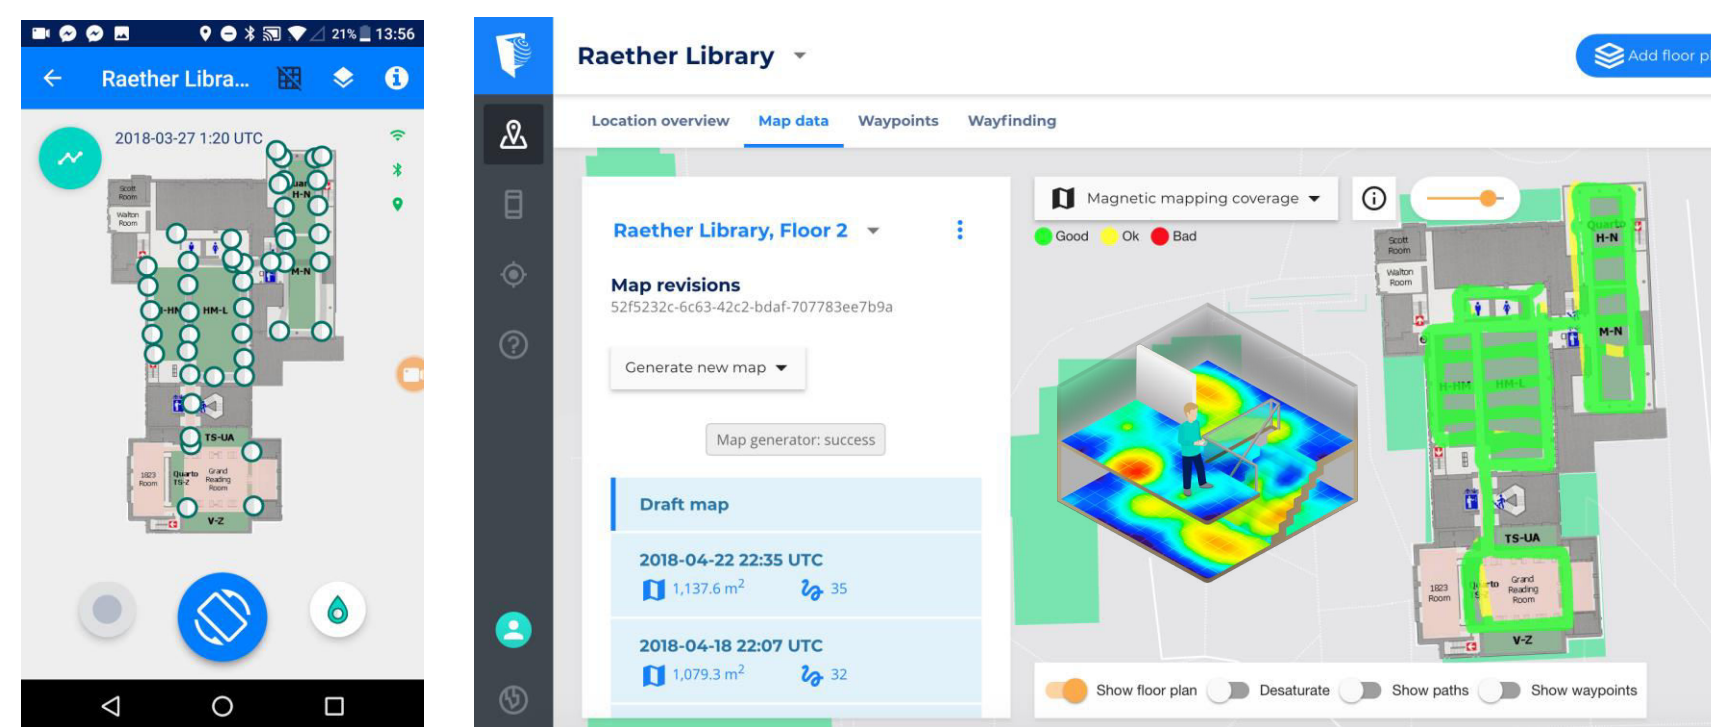

## Map User Interface

Display floor plan images  
Offer detailed location info  
Update path from user location to item in real time

## User Experience

**Functional improvements** suggested by circulation desk staff

Ex: Include resources like printer, or study rooms as location points

**Usability improvements** by students

Ex: Always display information of selected item so users can refer to

## Database

Direct access  
Alma API

Limited to 50 items  
Bottom sheet

Flexible search query  
Results consistent with website

## Location Mapping

Match building's floor map to specific location points

- A detailed map
- Real-time location tracking

Define location of library item: Library-supplied item location information