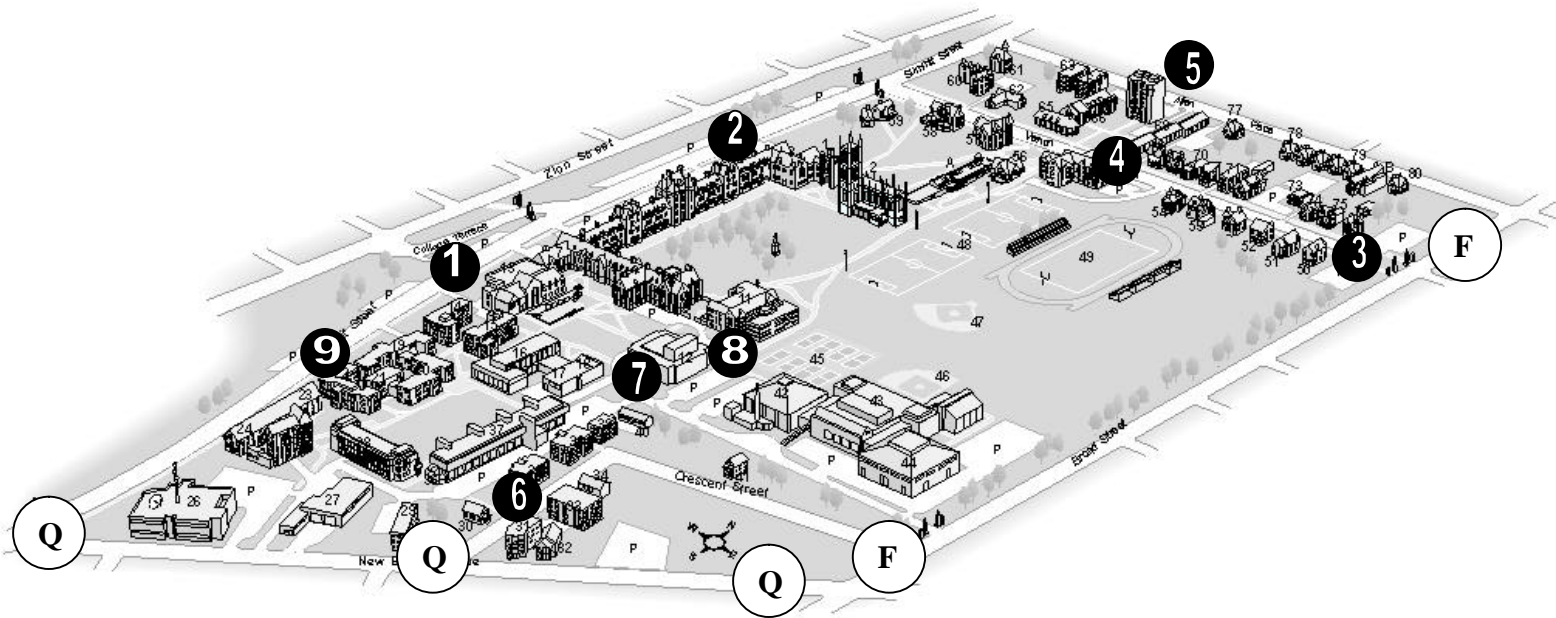

On Campus Shuttle Stops

For more information concerning the On Campus Shuttles and Off Campus Shuttle, please call the Escort Dispatcher at 297-3333.

* Plan ahead; do not miss the last shuttle. For security reasons, Campus Safety will NOT leave campus to pick you up. Therefore, we suggest that you always carry sufficient funds to return by taxi in case of emergency. The easiest way to call Greater Hartford Cab is by dialing (860) 666-6666. If you have any concerns with the shuttle program, please contact Charles Morris at 297-2054 or Jorge Lugo at 297-2222.