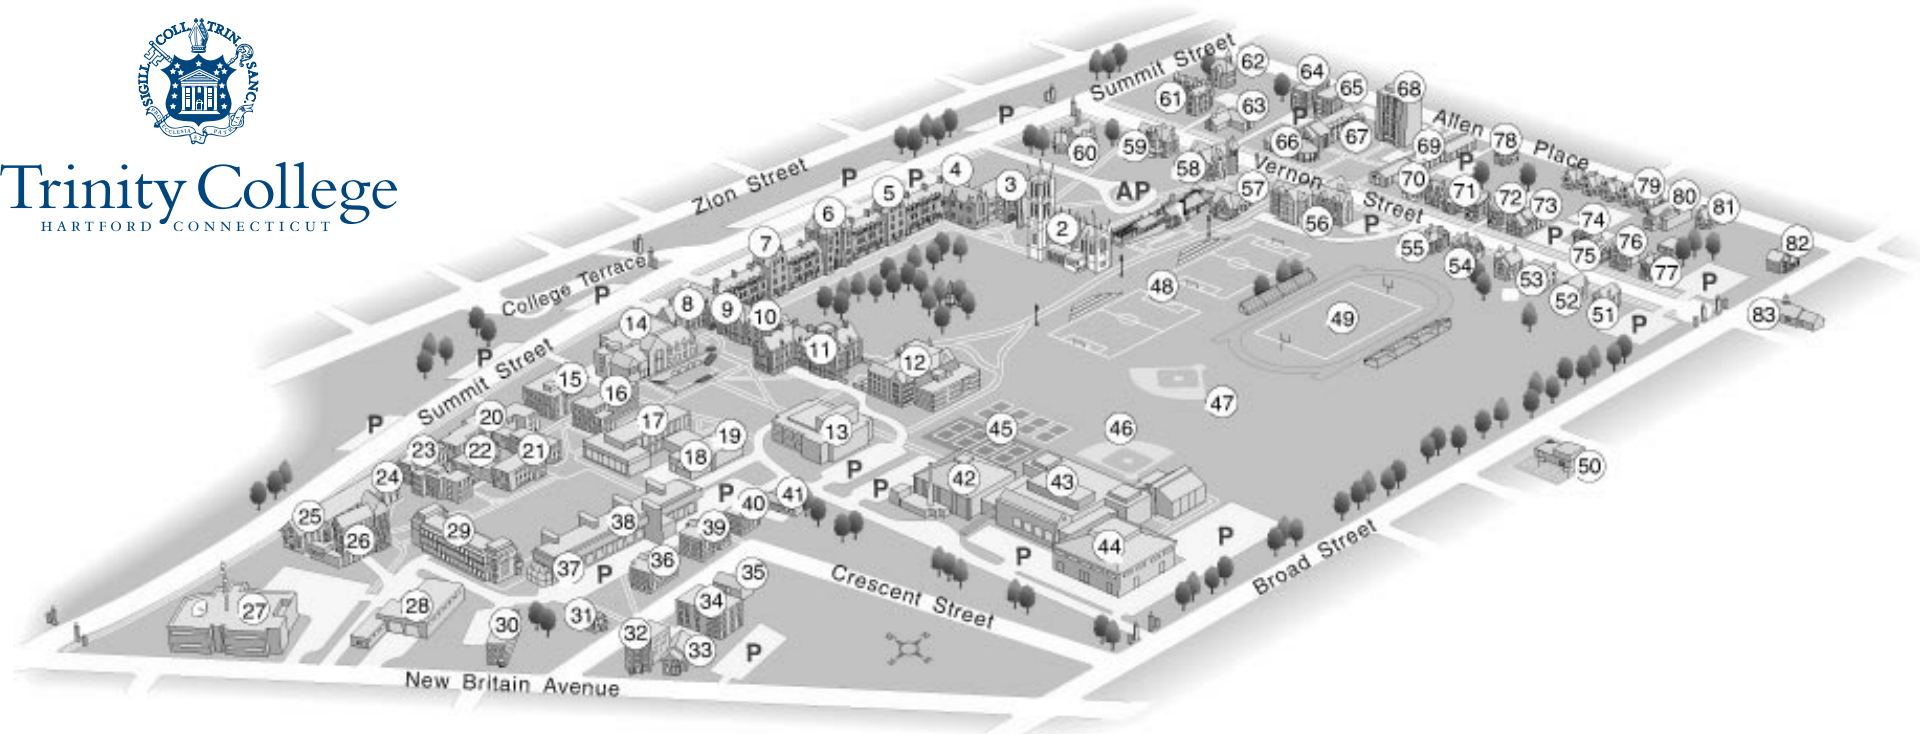

Trinity College
HARTFORD CONNECTICUT

Academic and Program Offices

Albert C. Jacobs Life Sciences Center - 38
Austin Arts Center - (Garmany Hall, Goodwin Theater, Widener Gallery) - 13
Clement Chemistry Building - 11
Crescent St. Academic Building (Sociology) - 35
English Dept. Building, 115 Vernon St. - 58
Graduate Programs (Downes Memorial) - 3
Leonard E. Greenberg Center for the Study of Religion in Public Life, 70 Vernon St. - 76
Hallden Hall - 18
Human Rights Program, 115 Allen Pl. - 81
Individualized Degree Program (IDP), 66 Vernon St. - 77
International Programs (Goodwin Lounge) - 10
Internship Office (Hamlin Hall) - 8
Library - 12
Math Center (Mathematics, Computing, and Engineering Center) - 29
McCook Academic Building - 17
Seabury Hall - 7
Special Academic Programs: Adult Programs, 66

Academic and Program Offices (cont.)

Vernon St. - 77
Trinity Center for Collaborative Teaching and Research (TCCTR), 115 Allen Pl. - 81
Watkinson Library - 12
Wiggins Sculpture Studio - 41
Writing Center (English Dept. Building) - 58
Wiggins Sculpture Studio - 34

Administrative Offices (cont.)

Dean of Faculty (Williams Memorial) - 4
Dean of Students (Hamlin Hall) - 8
Development (Vernon St. Office) - 70
Development (Williams Memorial) - 4
Downes Memorial - 3
Financial Aid - 1
First-Year Program (Jones Hall) - 16
Health Center (Wheaton Hall) - 20
Human Resources (Downes Memorial) - 3
Italian Elderhostel, 86-88 Vernon St. - 73
Mega-Cities Project, 71 Vernon St. - 53
Multicultural Affairs Office (Hamlin Hall) - 8
President's Office (Williams Memorial) - 4
Registrar's Office (Seabury Hall) - 7
Residential Life (Hamlin Hall) - 8
Smith Alumni/Faculty House, 123-125 Vernon St. - 59
Trinity Center for Neighborhoods, 190 New Britain Ave. - 33
Women's Center (Mather Hall) - 14