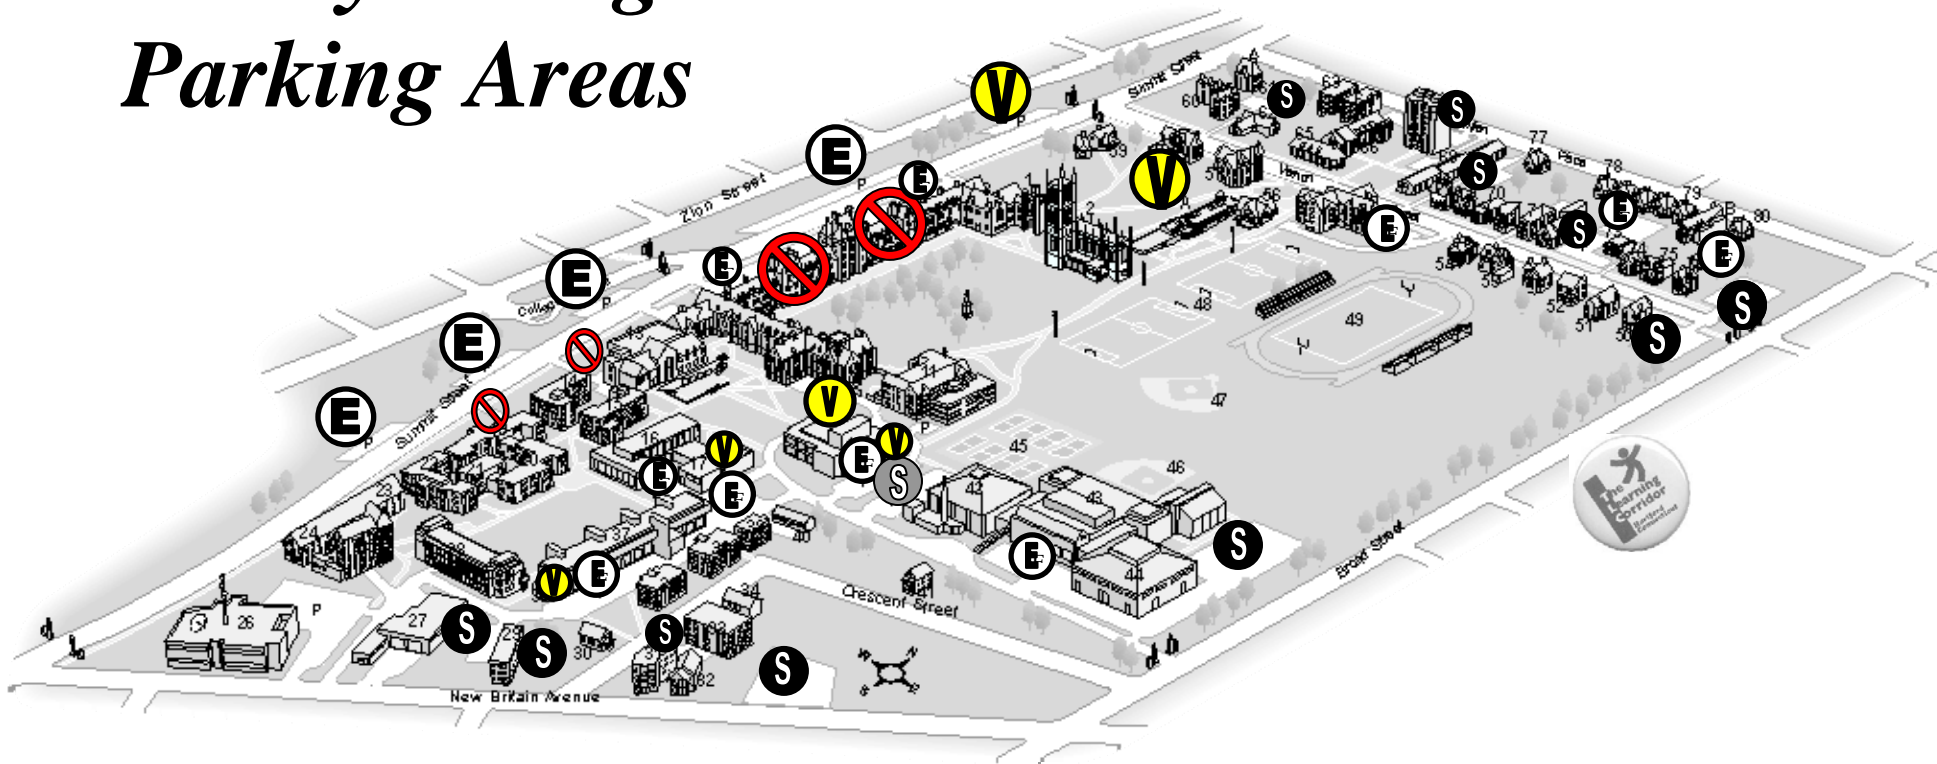

Trinity College Parking Areas

Faculty and Staff Parking

Visitor Parking

Handicapped Parking areas include:
Mather Hall, Seabury, Clement, Vernon
Place, MCEC, Hallden & McCook, Vernon
Place & The New Admissions Building

Student Parking

NO PARKING

Commuter, Special Academic &
Graduate Student Parking

There is no parking at any time along the driveway to the new
Admissions/Career Services Building or on Vernon St. Fire
Lane, Driveway or Parking Lot.

Those parking on city streets (such as Summit,
Allen, Crescent, and New Britain) are subject to
the laws and regulations of the city of Hartford.